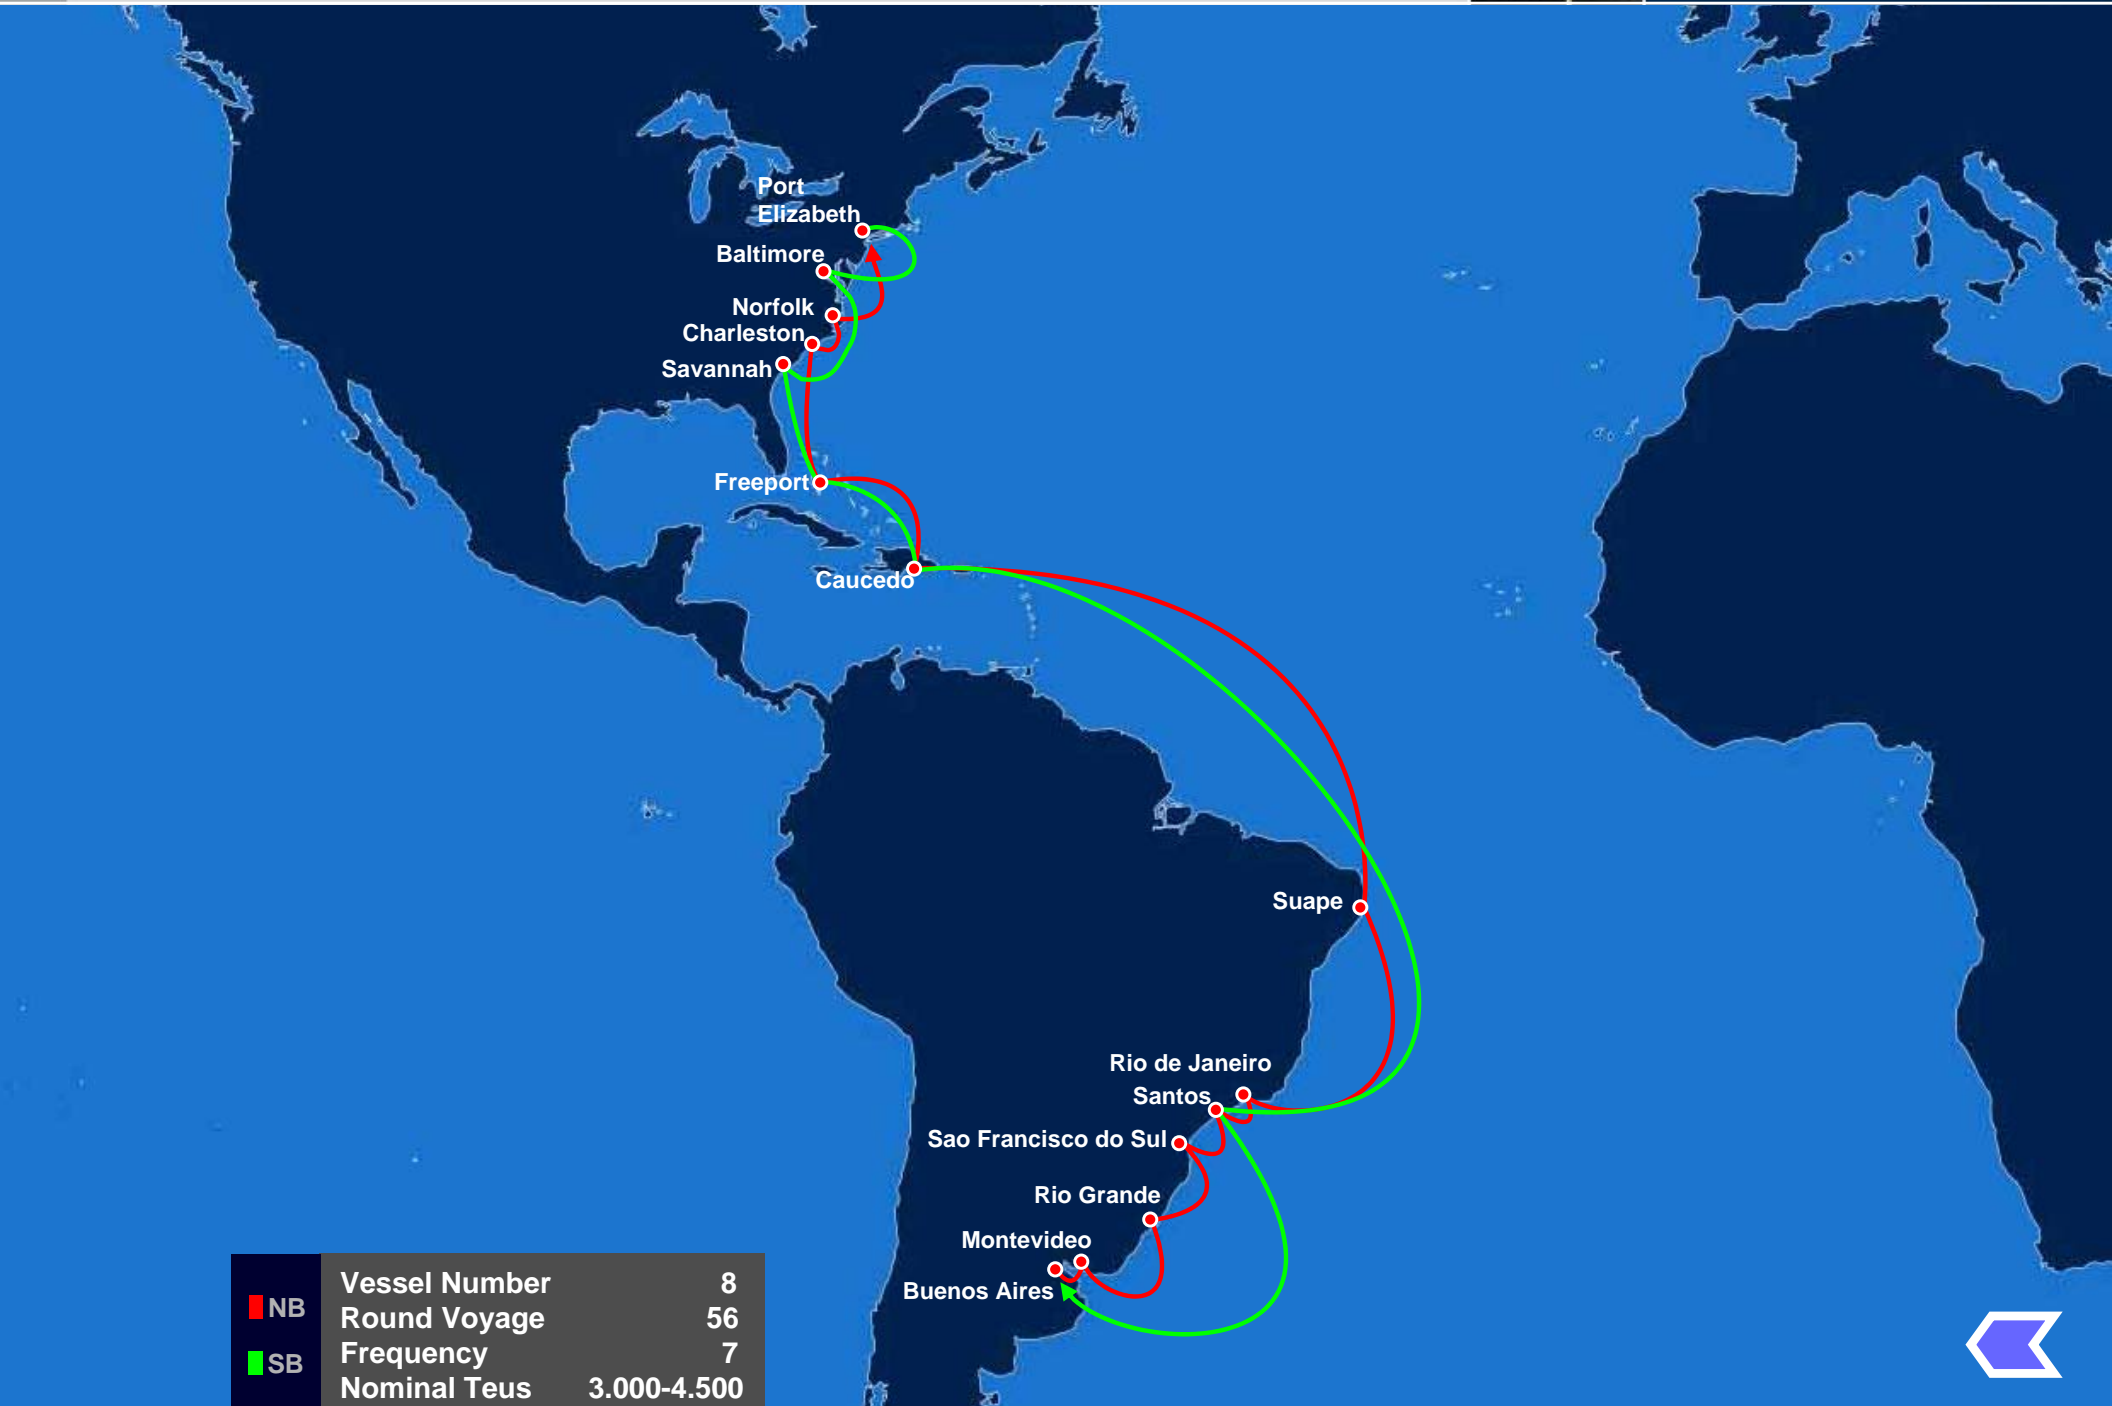

# Tango Sling 2

East Coast North America – East Coast South America

## Transit Time & Port Rotation

NORTH BOUND	Caucedo	Freeport	Charleston	Norfolk	Port Elizabeth	Baltimore	Savannah
Buenos Aires	22	25	28	30	32	34	37
Montevideo	20	23	26	28	30	32	35
Rio Grande	18	21	24	26	28	30	33
San Francisco do Sul	15	18	21	23	25	27	30
Santos	13	16	19	21	23	25	28
Rio de Janeiro	12	15	18	20	22	24	27
Suape	8	11	14	16	18	20	23

SOUTH BOUND	Santos	Buenos Aires	Montevideo	Rio Grande	San Francisco do Sul	Rio de Janeiro	Suape
Charleston	24	28	30	32	35	38	42
Norfolk	22	26	28	30	33	36	40
Port Elizabeth	20	24	26	28	31	34	38
Baltimore	18	22	24	26	29	32	36
Savannah	15	19	21	24	26	29	33
Freeport	13	17	19	21	24	27	31
Caucedo	9	13	15	17	20	23	27