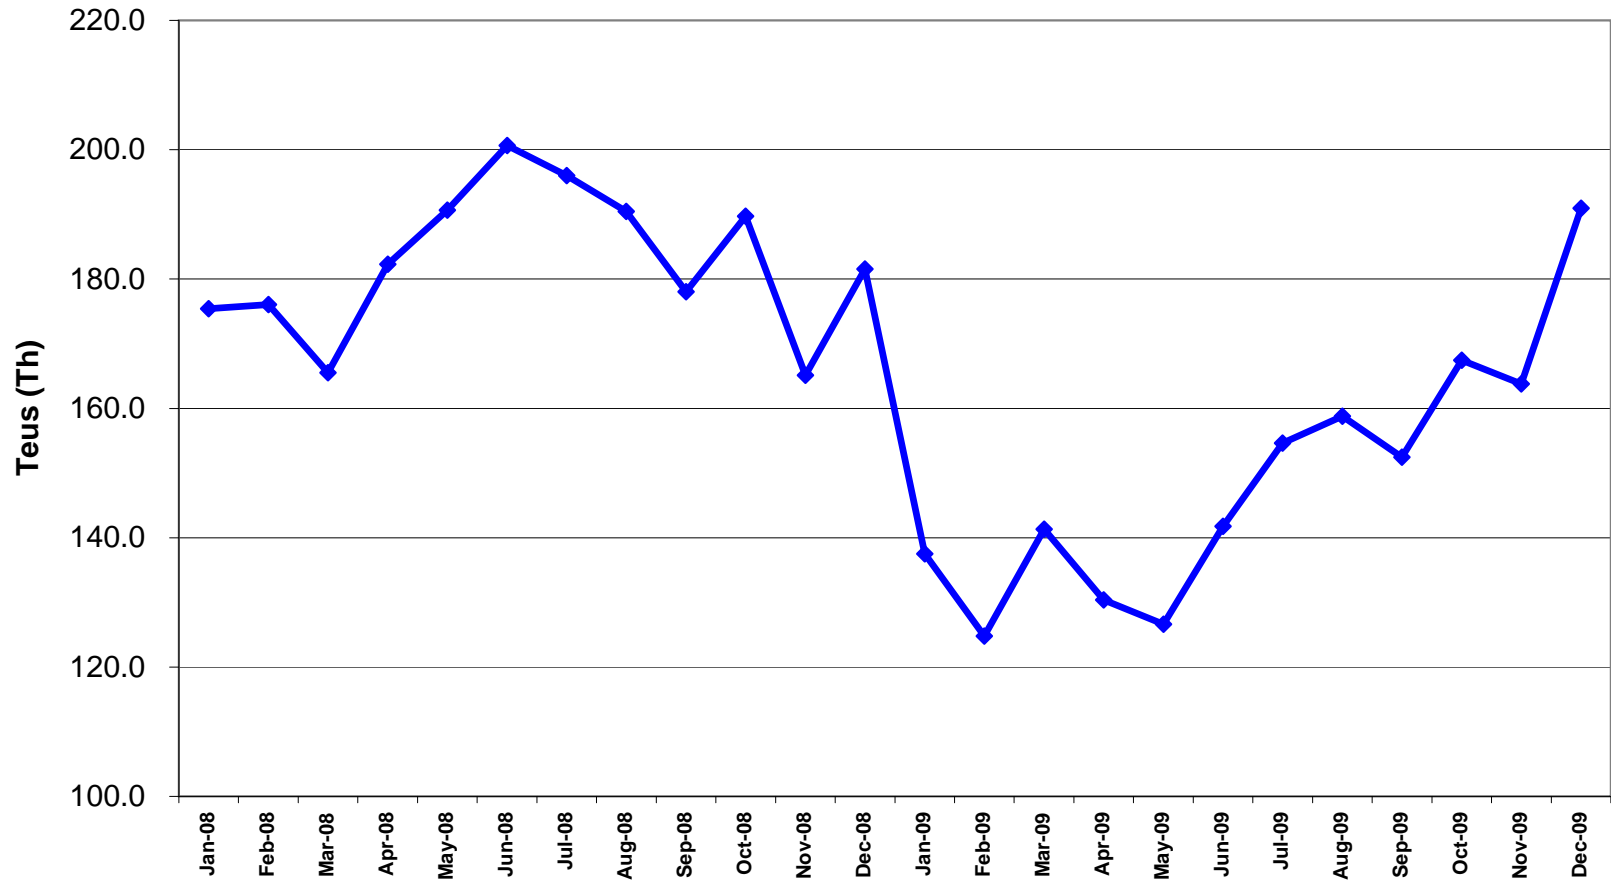

## CSAV Group Container Liftings Evolution

Year	Jan	Feb	Mar	Apr	May	Jun	Jul	Aug	Sep	Oct	Nov	Dec
2008	175.4	176.1	165.5	182.3	190.6	200.7	196.0	190.4	178.0	189.7	165.1	181.6
2009	137.5	124.8	141.3	130.4	126.6	141.8	154.6	158.8	152.4	167.5	163.8	191.0